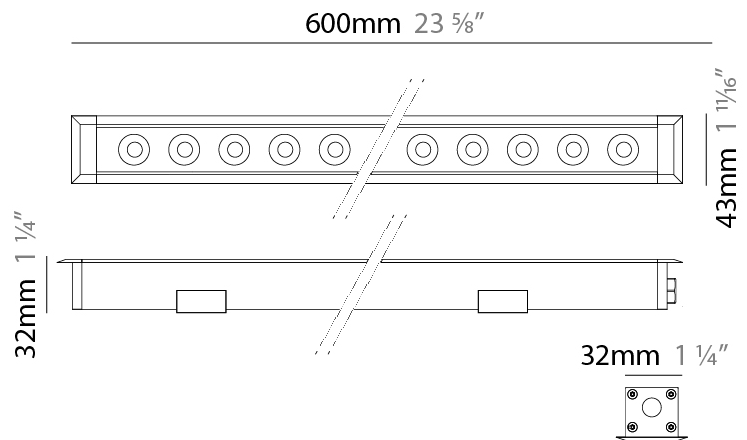

MINI CORNICHE RECESSED

E9I638-

base number   Finish Options   Lens Options

1. To build a product code in our configurator select the specify button on the base model # product page
2. To build a manual product code on this datasheet choose from the options listed below in blue font and add the suffix to the base model #

GENERAL

Series: Mini Corniche
Brand: Platek
Division: Exterior
Mounting Type: Recessed
Mounting Location: In-Ground
Subcategory: Walk Over

PHYSICAL

Shape: Rectangle
Length (mm): 620
Length (in): 24 7/16
Width (mm): 43
Width (in): 1 11/16
Depth (mm): 32
Depth (in): 1 1/4
Light Distribution: Uplight
Diffuser: Tempered Glass - 5mm / 3/16" thick
Gasket: Gore-Tex valve to prevent condensation
Fixture Finish: BLK / WHI / GRY / COR / ANT / BRZ
Fixture Material: Extruded Aluminum

ELECTRICAL

Lamp Type: LED
Total Output Wattage (W): 23
Dimming: Bluetooth technology or DMX
Control Gear: DMX
Driver Included: No
Driver Location: Remote
Driver Type: Constant Current - Universal
Driver Class: Class 2
Input Voltage (V): 120 - 277
Constant Current (MA): 500

LED

Number of LEDs: 16
Color Temperature (°K): RGBW
CRI: >80 CRI
Lamp Life (hrs): 60000
Special LEDs offerings: RGBW

OPTICAL

Optic°: 28 / 47 / ELL

RATINGS AND CERTIFICATIONS

Certified By: Certified for North American Standards
IP rating: IP67
IK Rating: IK07
Bug Rating: B1 U0 G0
Upon Request: Higher Maximum Ambient Temperature